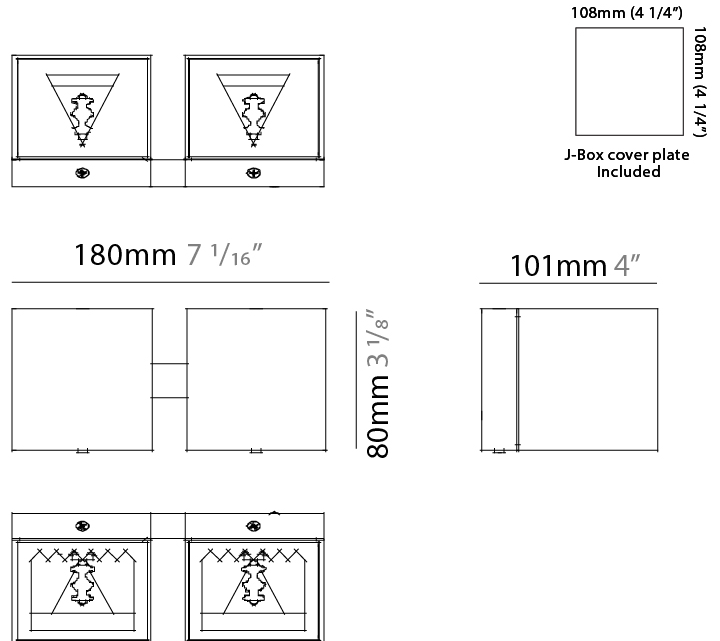

DAU DOUBLE SURFACE

D93095-

base number   Finish
Options

1. To build a product code in our configurator select the specify button on the base model # product page
2. To build a manual product code on this datasheet choose from the options listed below in blue font and add the suffix to the base model #

GENERAL

Series: Dau _____
Subseries: Dau Double _____
Brand: Milan _____
Division: Design _____
Mounting Type: Surface _____
Mounting Location: Wall _____
Subcategory: Up/Down Light _____

PHYSICAL

Shape: Rectangle _____
Length (mm): 180 _____
Length (in): 7 1/16 _____
Height (mm): 80 _____
Depth (mm): 101 _____
Height (in): 3 1/8 _____
Depth (in): 4 _____
Extension (mm): 101 _____
Extension (in): 4 _____
Light Distribution: Direct / Indirect _____
Fixture Finish: [BAL](#) / [MWL](#) / [BSL](#) _____
Fixture Material: Extruded Aluminum _____

ELECTRICAL

Number of Lamps: 2 _____
Lamp Type: LED Retrofit _____
Lamp Shape: T4 _____
Bulb Included: Bulb Not Included _____
Max. Wattage Per Lamp (W): 3.5 _____
Lamp Base: G9 _____
Input Voltage (V): 120Vac Direct Line _____

LED

OPTICAL

RATINGS AND CERTIFICATIONS

Certified By: Certified for North American Standards _____
IP rating: IP20 _____